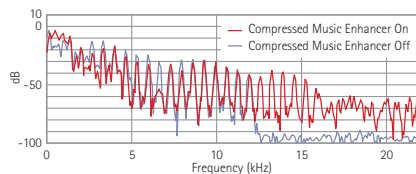

Audio Features

HD Audio with CINEMA DSP

The receiver decodes HD audio formats, which can be enjoyed together with Yamaha's original CINEMA DSP surround sound programmes, for natural and expansive sound imaging.

Virtual CINEMA FRONT Provides Virtual 5-channel Surround Sound

Even when it is impossible to install surround speakers behind the listening position. You will enjoy virtual 5-channel surround sound with higher quality and resolution by installing surround speakers at the front. You get more flexibility to arrange your speakers inside the room.

Extra Bass Provides Rich Bass Reproduction, Even with Small Speakers.

Yamaha's exclusive low-range enhancement technology delivers richer bass while maintaining good sound imaging and balance even with compact front speakers. It will also improve the bass sound from a subwoofer.

Extra Bass OFF

Extra Bass ON

Discrete Amp Configuration for High Clarity Audio Performance

The AV receiver was designed with a strong focus on achieving exceptionally high sound clarity. It employs a discrete amp configuration and a low jitter PLL circuit, which contribute to its excellent audio performance.

Compressed Music Enhancer

When music is encoded in a digital compressed format such as MP3, frequency response suffers in the high and low ranges. Yamaha employs sophisticated digital signal processing with exclusive algorithms, enabling faithful reproduction of the original music, for excellent sound quality.

Larger HD Audio Compatible Speakers, for Superb Sound

The YHT-1840 consists of larger format satellite speakers (compared to previous model) better suited for HD audio sources to ensure superb music and movie sound.

Advanced Features

4K Ultra HD Full Support with 4K60p, HDR and BT.2020