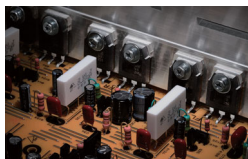

Discrete Amp Configuration for High Clarity Audio Performance

The AV receiver was designed with a strong focus on achieving exceptionally high sound clarity. It employs a discrete amp configuration and a low jitter PLL circuit, which contribute to its excellent audio performance.

Compressed Music Enhancer

When music is encoded in a digital compressed format such as MP3, frequency response suffers in the high and low ranges. Yamaha employs sophisticated digital signal processing with exclusive algorithms, enabling faithful reproduction of the original music, for excellent sound quality.