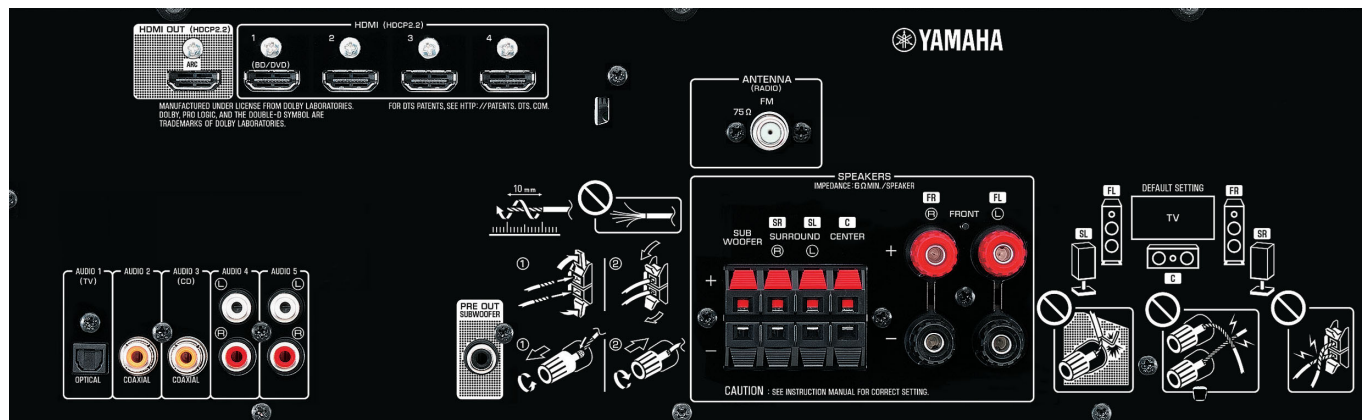

Convenient, Eco Functions

SCENE for Easy One-Touch Operation

Four SCENE buttons make operating the receiver easier than ever. They are initially set to default settings for BD/DVD Movie Viewing, TV Viewing, CD Listening and Radio Listening. Pressing a SCENE button turns on the power, selects the input source and assigns the optimum DSP mode for that source.

OSD with Colour Icons

The YHT-1840 features Yamaha's latest on-screen display, which provides colour icons for quick identification. Menus can be viewed in English, German, French, Spanish, Russian Italian, Japanese or Chinese. In addition, menus can be overlaid over the image.