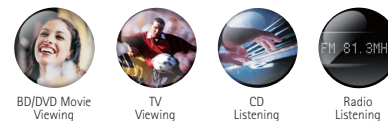

OSD with Colour Icons

The YHT-1840 features Yamaha's latest on-screen display, which provides colour icons for quick identification. Menus can be viewed in English, German, French, Spanish, Russian Italian, Japanese or Chinese. In addition, menus can be overlaid over the image.