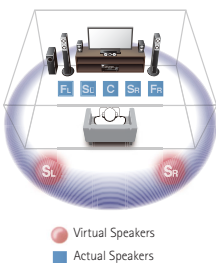

Audio Features

HD Audio with CINEMA DSP

The receiver decodes HD audio formats, which can be enjoyed together with Yamaha's original CINEMA DSP surround sound programmes, for natural and expansive sound imaging.

Virtual CINEMA FRONT Provides Virtual 5-channel Surround Sound

Even when it is impossible to install surround speakers behind the listening position. You will enjoy virtual 5-channel surround sound with higher quality and resolution by installing surround speakers at the front. You get more flexibility to arrange your speakers inside the room.

Extra Bass Provides Rich Bass Reproduction, Even with Small Speakers.

Yamaha's exclusive low-range enhancement technology delivers richer bass while maintaining good sound imaging and balance even with compact front speakers. It will also improve the bass sound from a subwoofer.