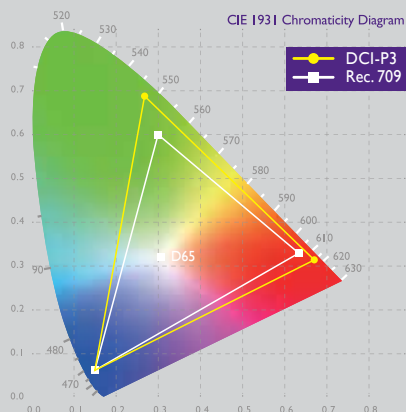

Specification

Model	XI2000
Highlighted Features	4K UHD Resolution, 8.3 Million Pixels, DCI-P3, ColorSpark HLD LED Technology, ISFccc calibration, 4K Upscaling from 1080p
Projection System	DLP 4K UHD
Resolution	3840 x 2160 with XPR technology
Display Pixels	8.3 million
Brightness (ANSI Lumens)	2200 lm
FOFO Contrast Ratio	50,000:1 with Dynamic Iris
Display Colour	1.07 Billion Colours
Lens	F=2.05~2.37 f=20.54~30.31
Aspect Ratio	16:9
Throw Ratio	1.37 - 2.06(100"@3m)
Image Size (Clear Focus/Maximum)	95"~180" / 300"
Zoom Ratio	1.5:1
Lamp Type	PHILIPS HLD*
Lamp Mode (Normal/Eco/SmartEco)	20,000 hours**
Lens Shift	Vertical: ± 65% / Horizontal: ± 27%
Color Space	DCI-P3 (95% typ.)
Horizontal Frequency	15 - 102KHz
Vertical Scan Rate	23 - 120Hz
Resolution Support	VGA (640x480) to 4K UHD (3840x2160)
Video Compatibility	480i/p 60Hz, 576i/p 50Hz, 720p 50/60Hz, 1080i 50/60Hz, 1080p 24/25/30/50/60Hz, 2160p 24/25/30/50/60Hz
Interface	PC (D-Sub): × 1 HDMI: × 2 (HDMI 1: HDMI 2.0 & HDCP 2.2 HDMI 2: HDMI 1.4a & HDCP 1.4) USB (Type mini B) × 1 (Service) LAN × 1 RS232 × 1 DC 12V Trigger × 2 IR Receiver × 2 (Front & Back) IR in × 1
Dimensions (L x W x H)	470.7 x 224.9 x 564.7 mm
Weight	18.5 kg
Power Supply	AC100 to 240V, 50 to 60 Hz
Power Consumption	Normal 530W, Eco 290W, Network Standby <3W Standby <0.5W
Audible Noise	31/23 dBA (under Silence mode)
Languages	English/ Spanish/ French (28 Languages)
Picture Mode	*** ISF Disabled: Bright / Vivid / Cinema/ DCI-P3/ Game/ User 1/ User 2 **** ISF Enabled: Bright / Vivid / Cinema/ DCI-P3/ Game/ User 1/ User 2 / ISF Night / ISF Day
Accessories (Standard)	Lens Cover, Remote Control with Battery, Power Cord (by region), User Manual CD, Quick Start Guide, Warranty Card
Accessories (Optional)	Spare Lamp Kit, Ceiling Mount, Anamorphic lens