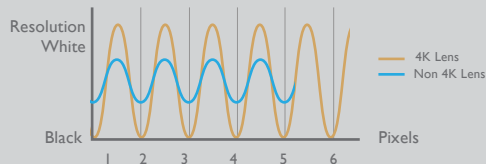

6-Element Lens With Extra Low Dispersion Coating