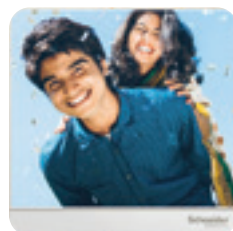

White

Wine Gold

Dark Wood

Light Wood

Gold Hairline

Customised Design

Stamp your style with inspiring designs. The customised pattern covers of AvatarOn provides you with an extra canvas to showcase your creativity in a subtle yet apparent way. Perhaps, personalised covers with photographs of loved ones and those special moments in life so they continue to touch you every day with every flick of a switch!

For more details, please contact us or visit our website: www.schneider-electric.co.in/avataron

Tech-chic Design that Shines

The AvatarOn soft LED locators merges seamlessly with its sleek giant dolly, creating a stylish and streamlined design. Unobtrusive in daytime, the fluorescent LED locators glow with a soft luminescent in the dark, indicating the exact location of each switch at night. Combined with its outstanding performance, reliability, lifespan and energy saving features, the subtle glow of AvatarOn switches beautifully blends practical aesthetics with leading-edge design.

Multifunctional Accessories for Every Day Conveniences

To meet with the demand of modern busy lifestyles, various cover designs incorporating key holders, USB charging socket with mobile phone frames are specially designed for added conveniences, efficiencies and beauty at home.