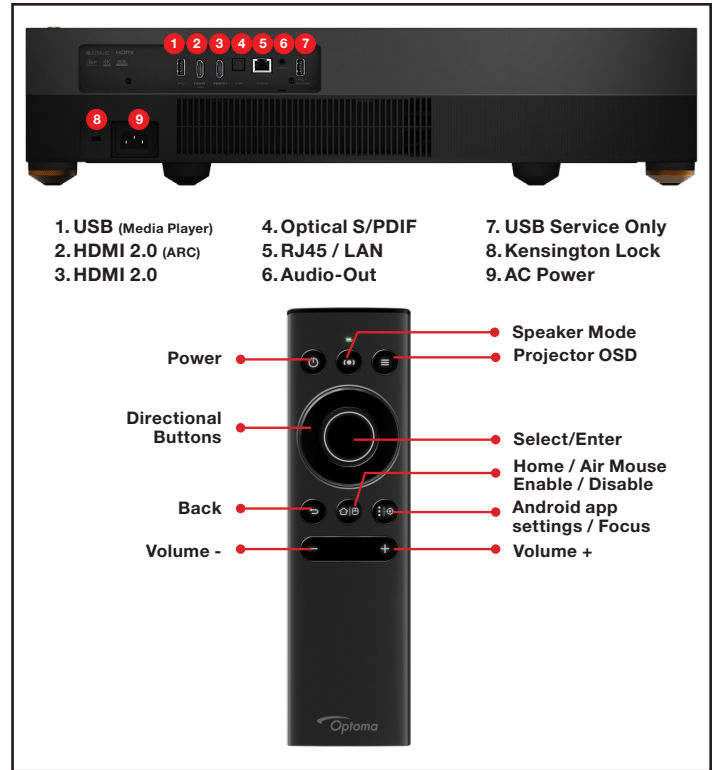

COMPATIBILITY SPECIFICATIONS

Computer Compatibility	4K UHD 2160p, 4K DC, WUXGA, HDTV 1080p, UXGA, SXGA, WXGA+, WXGA (1280 x 800), WXGA, HDTV (720p), XGA, SVGA, VGA, PC and Mac compatible
Video Compatibility	4K UHD 2160p (24/50/60Hz), 1080p (24/50/60Hz), 1080i (50/60Hz), 720p (50/60Hz), 480i/p, 576i/p
HDR Source Compatibility	Ultra HD Blu-Ray player, 4K UHD streaming media device (Roku 4K Ultra), Xbox One S / One X (Ultra HD Blu-ray, 4K media streaming & HDR gaming) and PS4 Pro (4K UHD media streaming and 4K UHD HDR gaming only)
3D Compatibility†	Supports all HDMI 1.4a mandatory 3D formats (Frame pack, side-by-side, top-bottom) and up converts frame rate from 60Hz to 120Hz or 24Hz to 144Hz (i.e. 60 or 72 frames per eye). 1080p 120 Hz PC 3D not supported. 3D glasses are needed and are sold separately. Refer to user manual for details.
Scan Rate	Vertical: 50~ 85 Hz (120Hz for 1080p 3D feature projector)
I/O Connection Ports	1x HDMI 2.0 (HDCP 2.2), 1x HDMI 2.0 (HDCP 2.2, HDMI-ARC), 1x HDMI 2.0 (HDCP 2.2, side), 1x USB 2.0 (4K media player), USB 2.0 power (side), USB (service), optical S/PDIF out, audio out (3.5mm, subwoofer compatible), RJ45
Loop Through (Audio)	Optical S/PDIF & HDMI-ARC (PCM, Dolby Digital and Dolby Digital Plus bitstream / pass through) (Dolby ATMOS passthrough via HDMI-ARC)

NETWORK CONNECTIVITY

Wi-Fi	802.11ac (dual-band, 2x2)
Wi-Fi Security	WEP, TKIP, AES, WPA, WPA2
Bluetooth	Bluetooth 4.0
Firmware	OTA updates via Wi-Fi or Ethernet

PHYSICAL SPECIFICATIONS

Security	Kensington® lock port, password (OSD)
Weight	24.25 lbs.
Dimensions (W x H x D)	22.1" x 5.1" x 15"

Warranty

5-year or 12,000 hour light source warranty (whichever comes first), 2-year parts and labor limited warranty on the projector.

What's in the Box

CinemaX P1, distance cards, quick start guide, Bluetooth smart home remote with Airmouse (rechargeable), HDMI cable, power cable, warranty card

Optional Accessories

Bluetooth smart home remote with airmouse (replacement), CinemaX P1 distance cards

Accessory Part Numbers

Bluetooth smart home remote with airmouse: BR-3074R
CinemaX P1 distance cards: BD-25120

UPC 796435 81 338 3

Optoma.com

†Light source life is dependent upon many factors, including brightness mode, display mode, usage, environmental conditions and more. Light source brightness can decrease over time.

†3D content can be viewed with DLP Link active shutter 3D glasses when projector is used with a compatible 3D player. Please visit us at Optoma.com for more information.

Copyright © 2019 Optoma Technology, Inc. DLP® and the DLP logo are registered trademarks of Texas Instruments™. Amazon, Alexa and all related logos are trademarks of Amazon.com, Inc. or its affiliates. Assistant is a trademark of Google, LLC. Dolby, Dolby Audio, and the double-D symbol are trademarks of Dolby Laboratories. All other trademarks are the property of their respective owners. All specifications subject to change at any time. 11212019