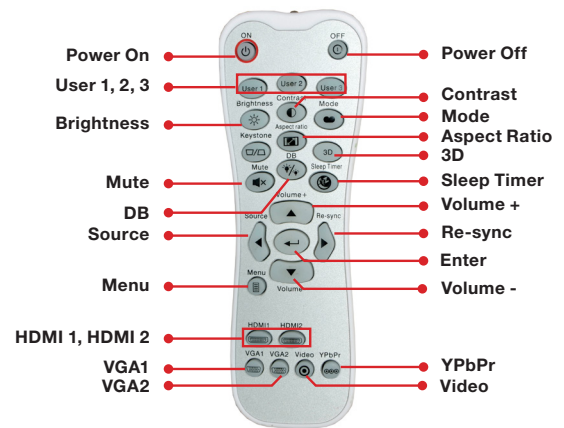

PHYSICAL SPECIFICATIONS

Security	Kensington® lock port, password (OSD)
Weight	11.75lbs.
Dimensions (W x H x D)	15.4" x 11.1" x 5.1"

Warranty

1-Year parts and labor limited warranty on the projector, 90 days lamp warranty

What's in the Box

UHD50, lens cap, AC power cord, HDMI cable, remote control, batteries for remote, multilingual CD-ROM, user's manual, quick start guide and warranty card

Optional Accessories

Mount

Accessory Part Numbers

Lamp: BL-FP240E
Remote: BR-3003B
Mount: OCM815W, OCM818W-RU

UPC 796435 81 300 0

Optoma.com