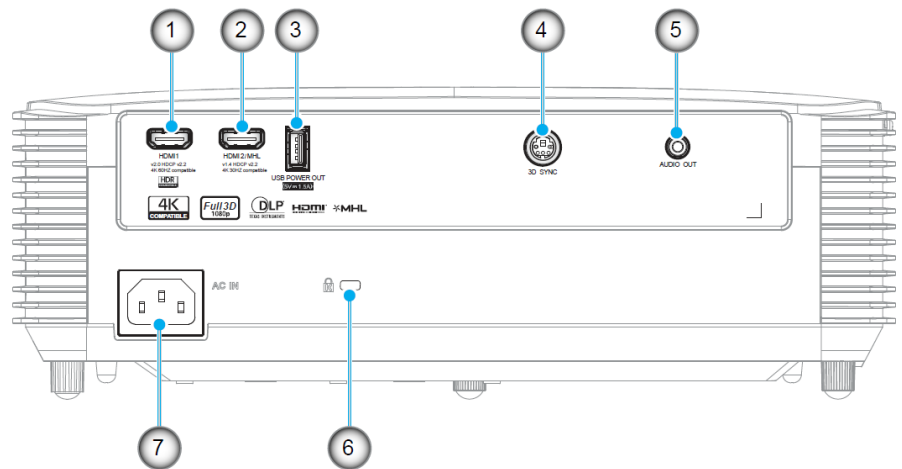

Input / Output

1. HDMI 1
2. HDMI 2 / MHL
3. USB Power / Service / Mouse
4. 3D Sync
5. Audio Out
6. Security Bar
7. Power

Specification

Display Technology	Texas Instruments 0.65" 1080p DMD	Native Resolution	1080p (1920 x 1080)
Brightness / Contrast Ratio	3400 ANSI Lumens / 50,000:1	Display Colors	1.07 billion
Projection Lens	F=2.5 ; f = 21.86mm (manual focus)	Image Size	28" - 305.3"
Projection Distance	1 ~ 10m	Throw Ratio	1.48~1.62
Digital Keystone Correction	±40° Vertical	Aspect Ratio	16:9
Light Source Power	203W	Noise	26dB
Lamp Life	Up to 15,000 hours	Speaker	10W
Uniformity	80 %	Input / Output Connections	1 x HDMI (2.0 with HDCP 2.2), 1 x HDMI (1.4a), audio-out, 3D Sync port, USB power
Scan Rate	Horizontal : 15.375~91.146 KHz Vertical :50~ 85 Hz (120Hz for 3D feature projector)		
Dimensions(W x D x H)/ Weight	31.6 x 24.7 x9.8 (cm) / 2.7(kg)	Power Supply	AC 100 ~240V (50~60Hz)