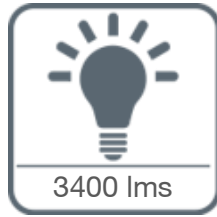

Bright 3400 lumens

The best choice for medium-sized spaces. Lights on viewing, vibrant in all conditions.